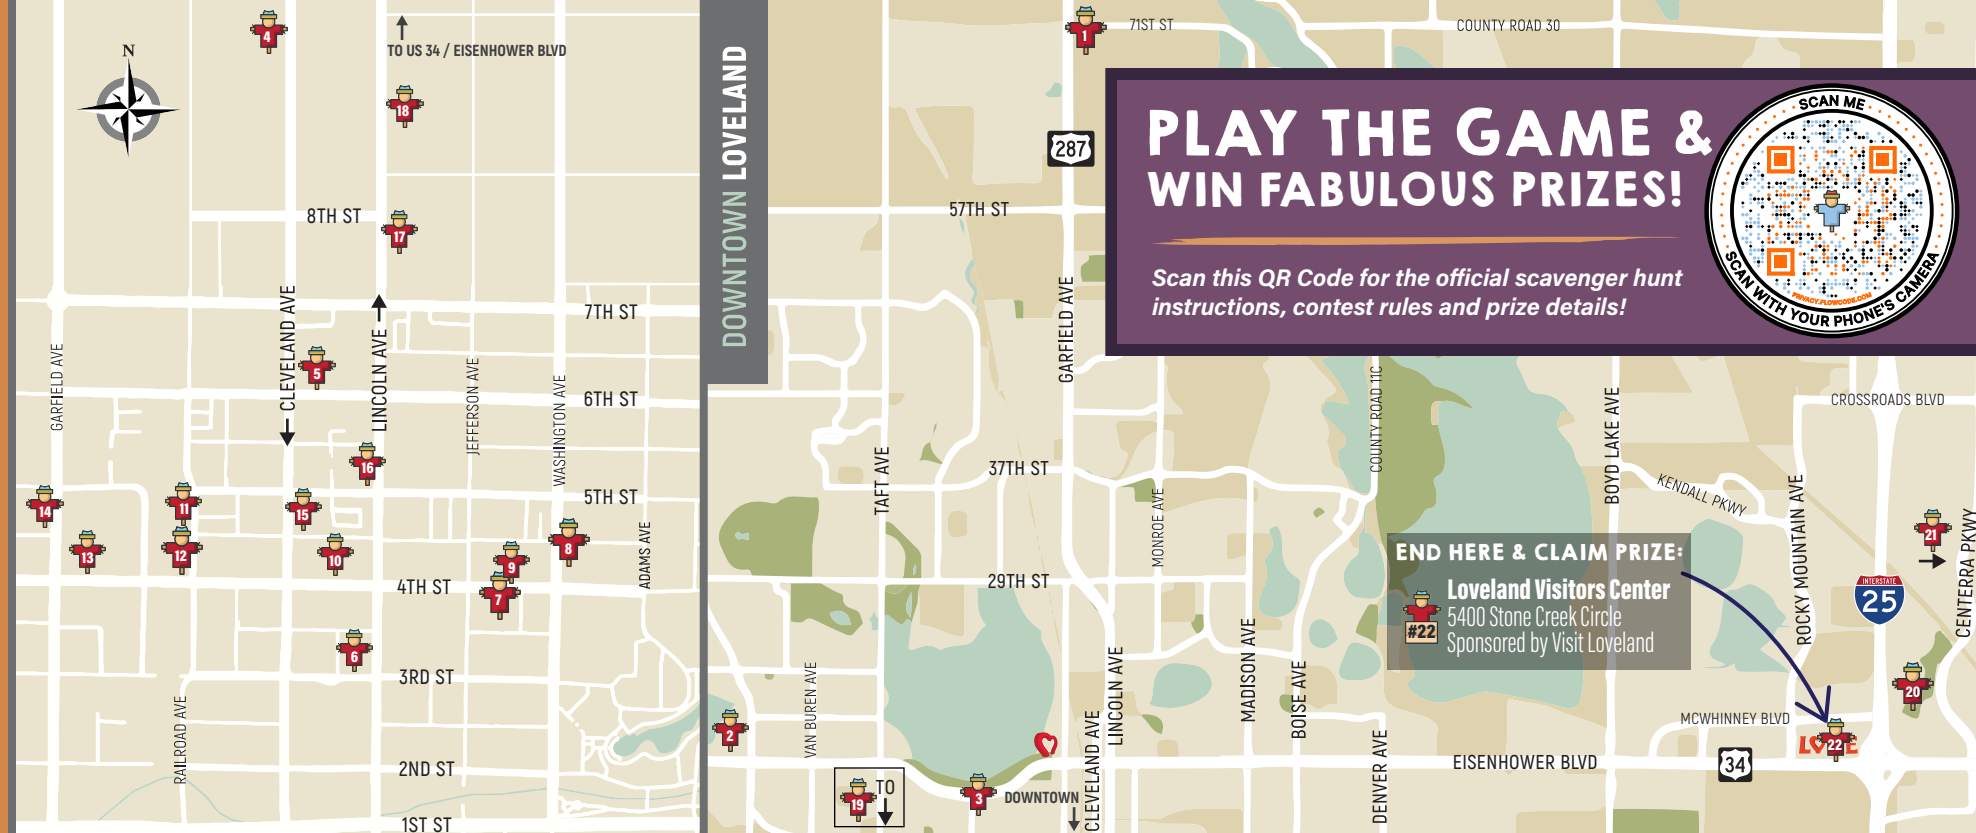

Do you love the thrill of the hunt?
Find our scarecrows and win a prize!

Loveland Co
SCARECROW
SCAVENGER HUNT
OCTOBER 18-31

OFFICIAL SCARECROW MAP

Find some scarecrows, submit the online form, win a completion prize, and be in the running for one of the grand prizes!

 Ent Credit Union 103 E 71st Street Sponsored by Ent Credit Union	 MetroLux Theatre & Scripted 285 E 3rd Street Sponsored by Metropolitan Theatres	 Sports Station American Grill 409 N Railroad Avenue Sponsored by Sports Station	 Loveland Museum 503 N Lincoln Avenue Sponsored by The Ranch Events Complex	 The HUB at Kinston 6402 Union Creek Drive Sponsored by Centerra
 Independent Financial 2695 W Eisenhower Boulevard Sponsored by Independent Financial	 Resilient Soul Yoga 418 E 4th Street, Suite 100 Sponsored by Resilient Soul Yoga	 Linemen Sculpture 4th Street & Railroad Avenue Sponsored by Loveland Water & Power	 fnbo Bank 750 N Lincoln Avenue Sponsored by fnbo Bank	 Loveland Visitors Center 5400 Stone Creek Circle Sponsored by Visit Loveland
 Ascend Orthodontics 700 W Eisenhower Boulevard, Suite 100 Sponsored by Ascend Orthodontics	 MeadKrieger Meadery 452 N Washington Avenue Sponsored by MeadKrieger Meadery	 Find Your Light Haunted House 133 W 4th Street Sponsored by Find Your Light	 The Salvation Army 840 N Lincoln Avenue, Suite 101 Sponsored by The Salvation Army	<p>Can You Find All 22 Artistic Scarecrows?</p>
 Independent Financial 935 N Cleveland Avenue Sponsored by Independent Financial	 B Sweet Cupcakes 425 E 4th Street Sponsored by B Sweet Cupcakes	 Meals on Wheels of Loveland 437 N Garfield Avenue Sponsored by Meals on Wheels Loveland	 Pulse Fiber Internet 815 14th Street SW Suite C240 Sponsored by Pulse	
 The Collection 205 E 6th Street Sponsored by The Collection	 Independence Gallery 233 E 4th Street Sponsored by Matthew Bronson Show	 Soul Shine Botanica 442 Cleveland Avenue Sponsored by Soul Shine Botanica	 Xfinity Store 5855 Sky Pond Drive, Suite F100 Sponsored by Xfinity	